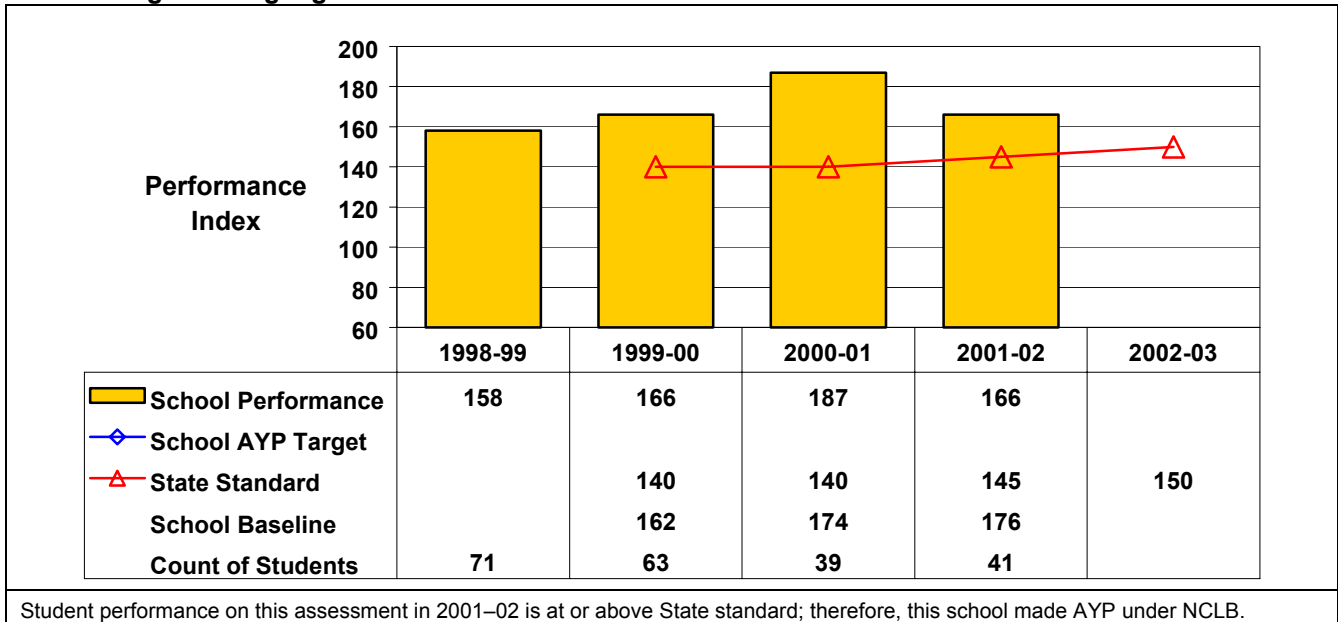

New York State Education Department School Accountability Status as of September 2002

District Name: Warwick Valley Central School District

School Name: Pine Island School

BEDSCODE: 442101060001

This school did receive Title I funds in 2001-02.

September 2002 School Accountability Status based on 2001 English language arts (ELA) and mathematics results: Satisfactory - not subject to NCLB interventions.

The graphs below show the school's performance relative to the State standard and school AYP targets (if applicable).

Grade 4 English Language Arts