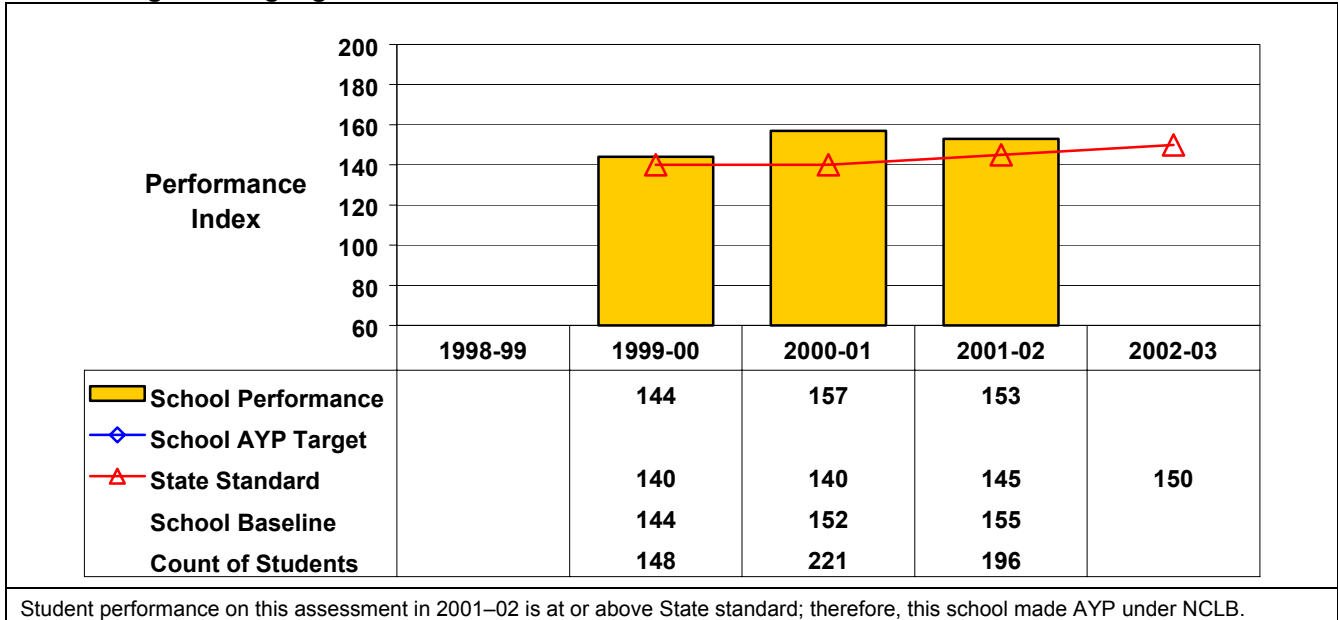

New York State Education Department School Accountability Status as of September 2002

District Name: Haverstraw-Stony Point Central School District (North Rockland)

School Name: Willow Grove Middle School

BEDSCODE: 500201060001

This school did not receive Title I funds in 2001-02 and, regardless of status, is not subject to NCLB interventions.

September 2002 School Accountability Status based on 2001 English language arts (ELA) and mathematics results: Satisfactory - not subject to NCLB interventions.

The graphs below show the school's performance relative to the State standard and school AYP targets (if applicable).

Grade 8 English Language Arts