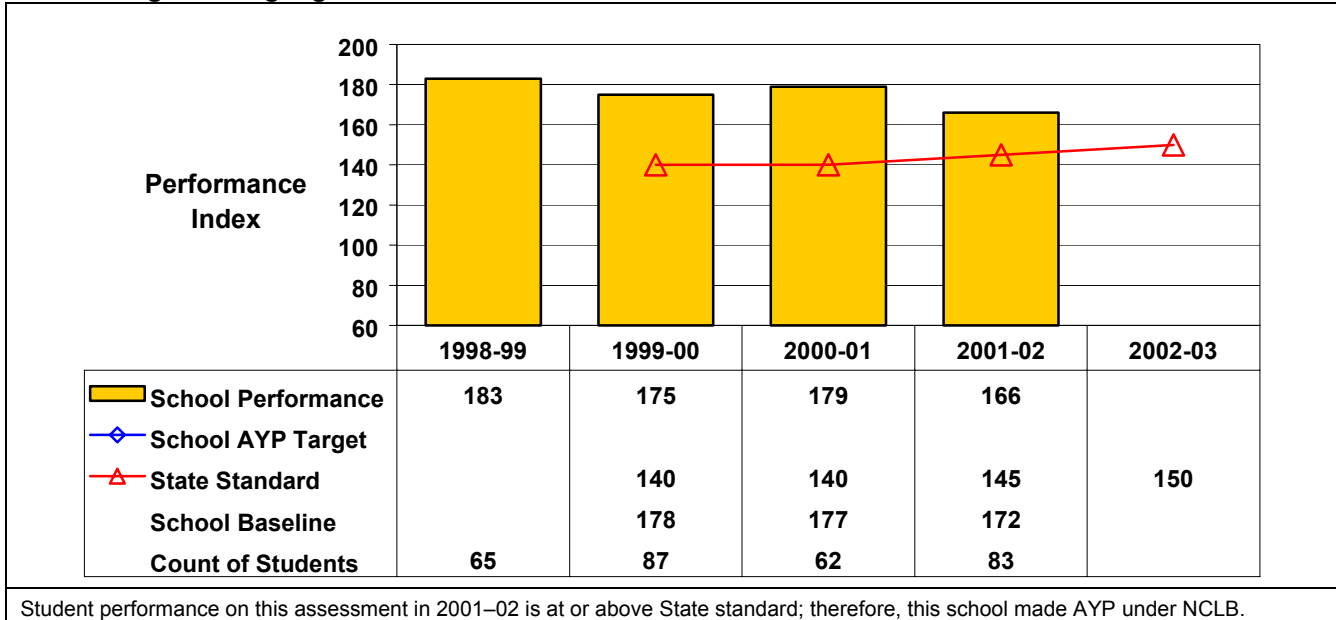

New York State Education Department School Accountability Status as of September 2002

District Name: Guilderland Central School District

School Name: Lynnwood Elementary School

BEDSCODE: 010802060007

This school did receive Title I funds in 2001-02.

September 2002 School Accountability Status based on 2001 English language arts (ELA) and mathematics results: Satisfactory - not subject to NCLB interventions.

The graphs below show the school's performance relative to the State standard and school AYP targets (if applicable).

Grade 4 English Language Arts