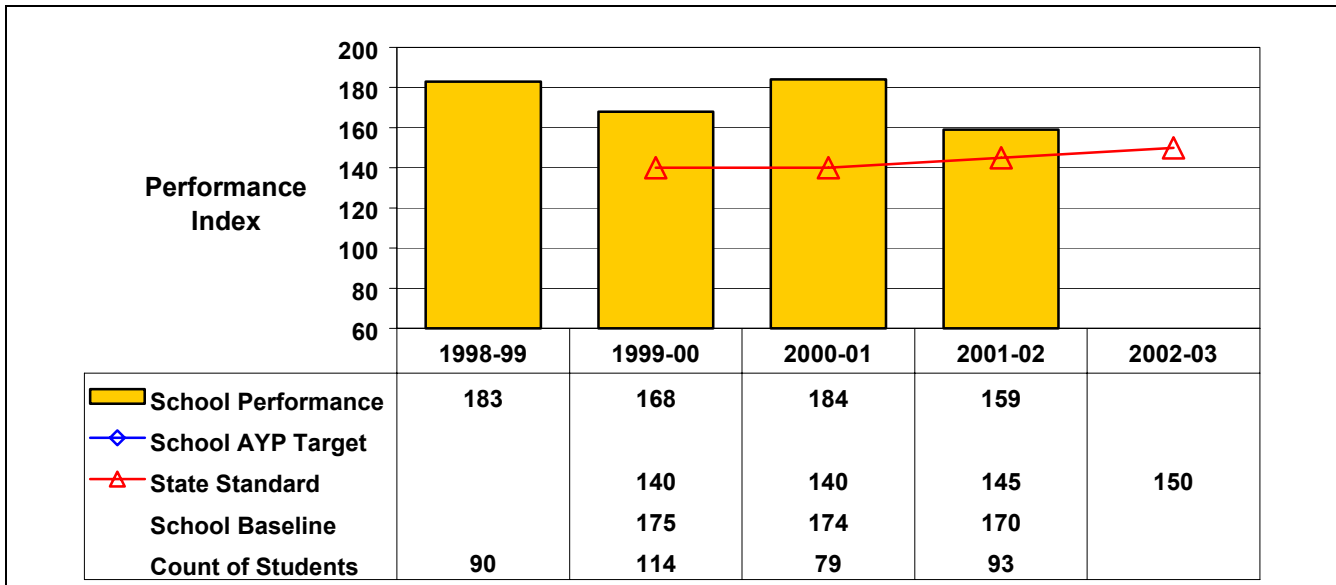

Grade 4 Mathematics

Student performance on this assessment in 2001-02 is at or above State standard; therefore, this school made AYP under NCLB.