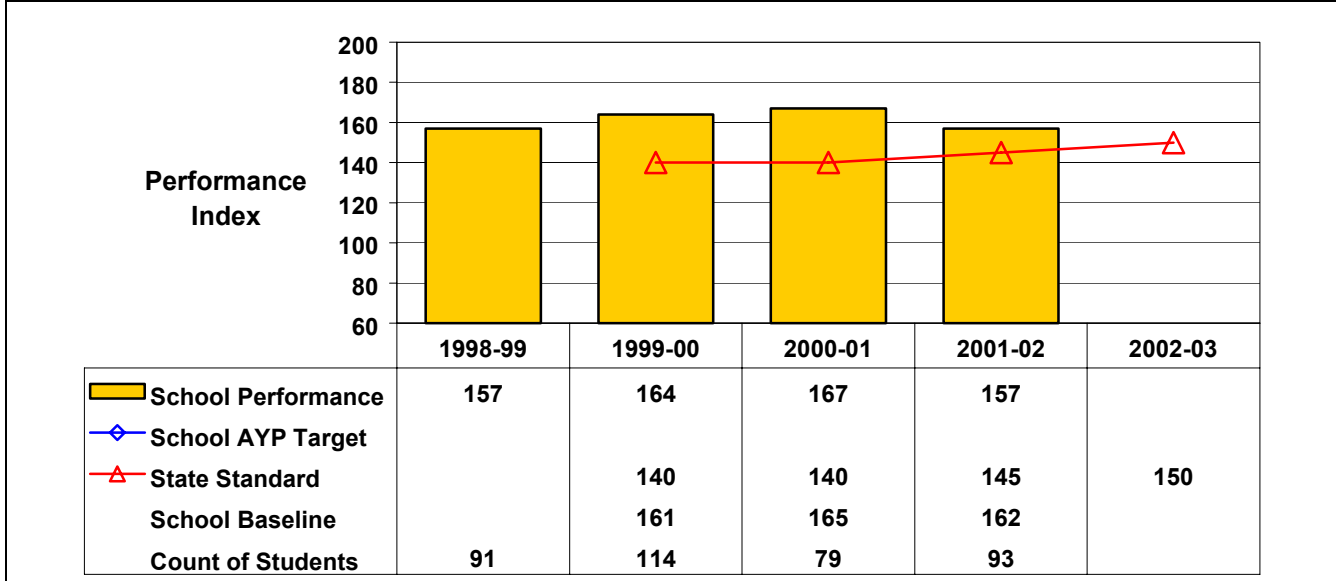

New York State Education Department School Accountability Status as of September 2002

District Name: Rhinebeck Central School District

School Name: Chancellor Livingston Elementary School

BEDSCODE: 131801040002

This school did receive Title I funds in 2001-02.

September 2002 School Accountability Status based on 2001 English language arts (ELA) and mathematics results: Satisfactory - not subject to NCLB interventions.

The graphs below show the school's performance relative to the State standard and school AYP targets (if applicable).

Grade 4 English Language Arts

Student performance on this assessment in 2001-02 is at or above State standard; therefore, this school made AYP under NCLB.