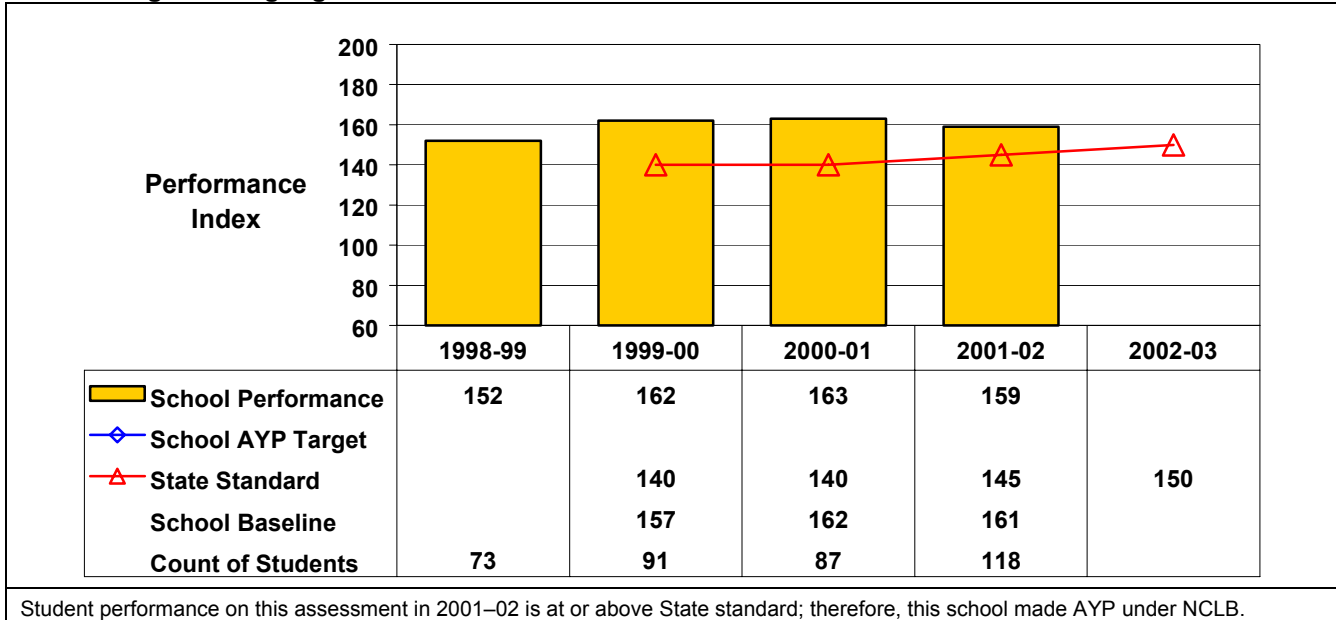

New York State Education Department School Accountability Status as of September 2002

District Name: Bridgewater-West Winfield Central School District (Mt. Markham)

School Name: Mount Markham Elementary School BEDSCODE: 212001040002

This school did receive Title I funds in 2001-02.

September 2002 School Accountability Status based on 2001 English language arts (ELA) and mathematics results: Satisfactory - not subject to NCLB interventions.

The graphs below show the school's performance relative to the State standard and school AYP targets (if applicable).

Grade 4 English Language Arts

Grade 4 Mathematics