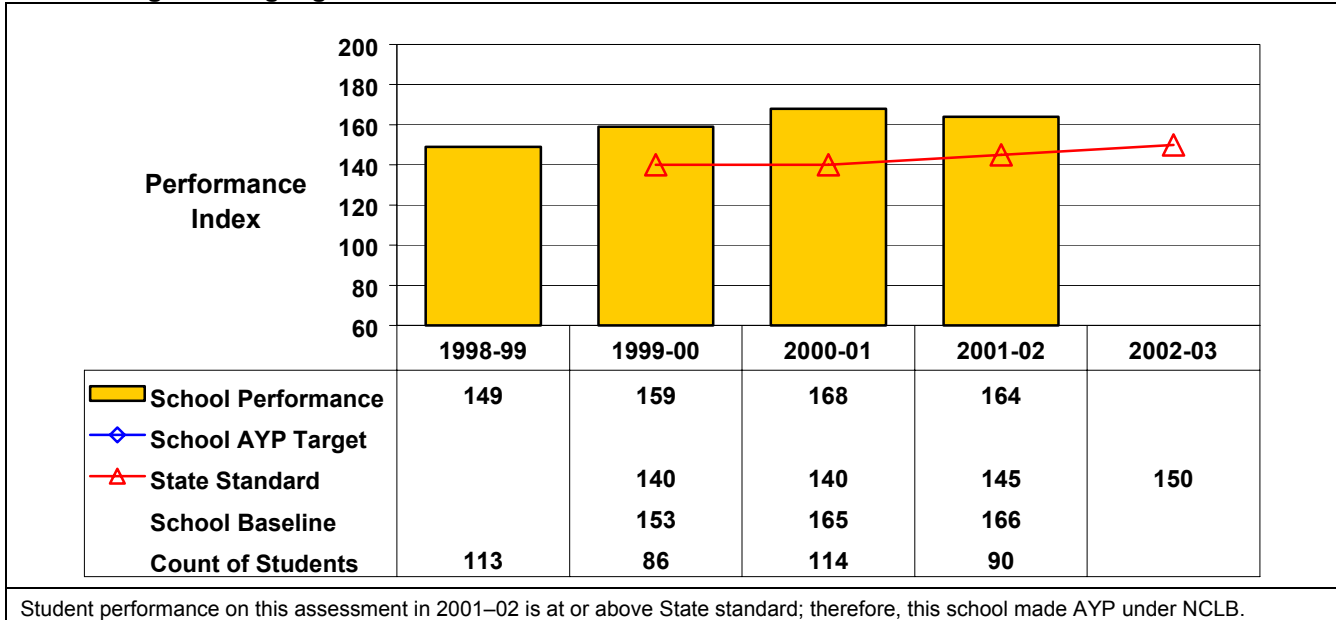

New York State Education Department School Accountability Status as of September 2002

District Name: Churchville-Chili Central School District

School Name: Churchville Elementary School

BEDSCODE: 261501060003

This school did receive Title I funds in 2001-02.

September 2002 School Accountability Status based on 2001 English language arts (ELA) and mathematics results: Satisfactory - not subject to NCLB interventions.

The graphs below show the school's performance relative to the State standard and school AYP targets (if applicable).

Grade 4 English Language Arts