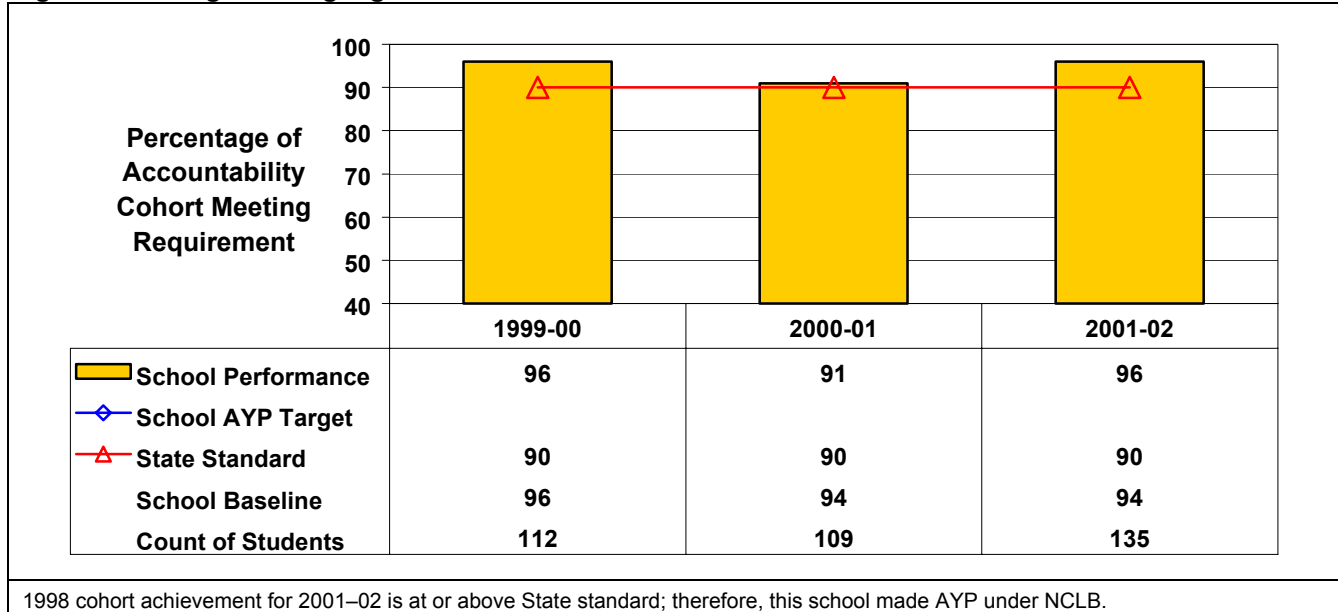

New York State Education Department School Accountability Status as of September 2002

District Name: Valley Stream Central High School District

School Name: Valley Stream North High School

BEDSCODE: 280251070002

This school did receive Title I funds in 2001-02.

September 2002 School Accountability Status based on 2001 English language arts (ELA) and mathematics results: Satisfactory - not subject to NCLB interventions.

The graphs below show the school's performance relative to the State standard and school AYP targets (if applicable).

High School English Language Arts