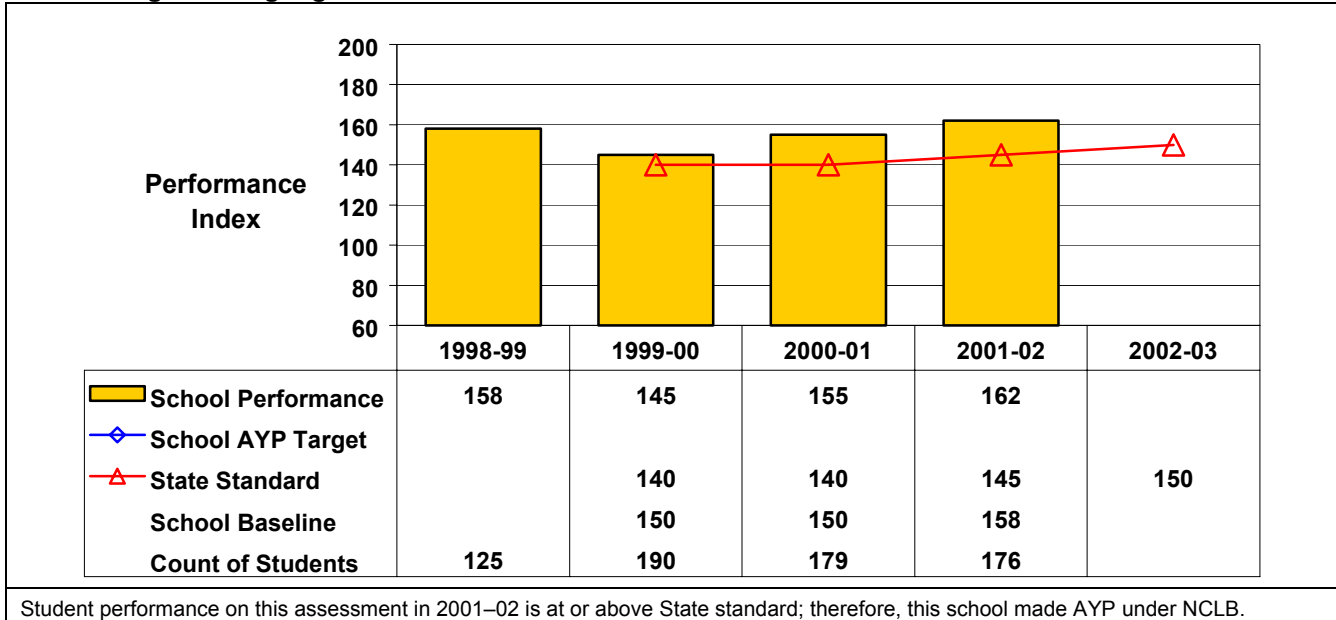

New York State Education Department School Accountability Status as of September 2002

District Name: Valley Stream Central High School District

School Name: Valley Stream North High School

BEDSCODE: 280251070002

This school did receive Title I funds in 2001-02.

September 2002 School Accountability Status based on 2001 English language arts (ELA) and mathematics results: Satisfactory - not subject to NCLB interventions.

The graphs below show the school's performance relative to the State standard and school AYP targets (if applicable).

Grade 8 English Language Arts