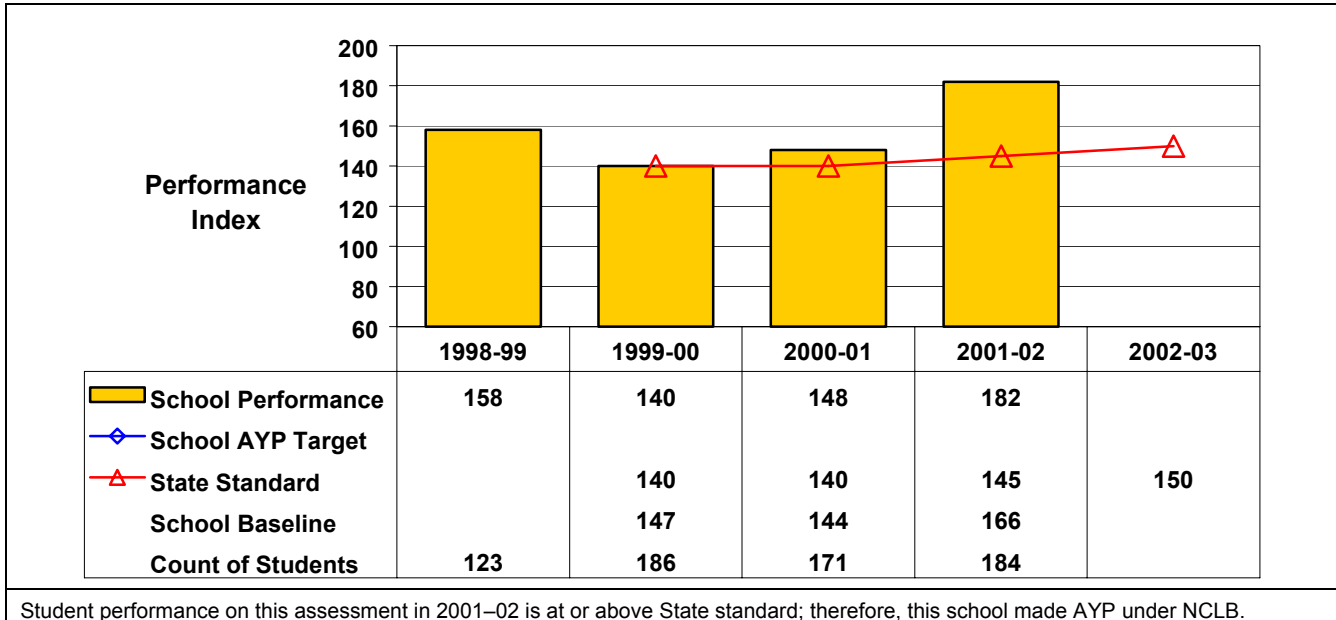

Grade 8 Mathematics