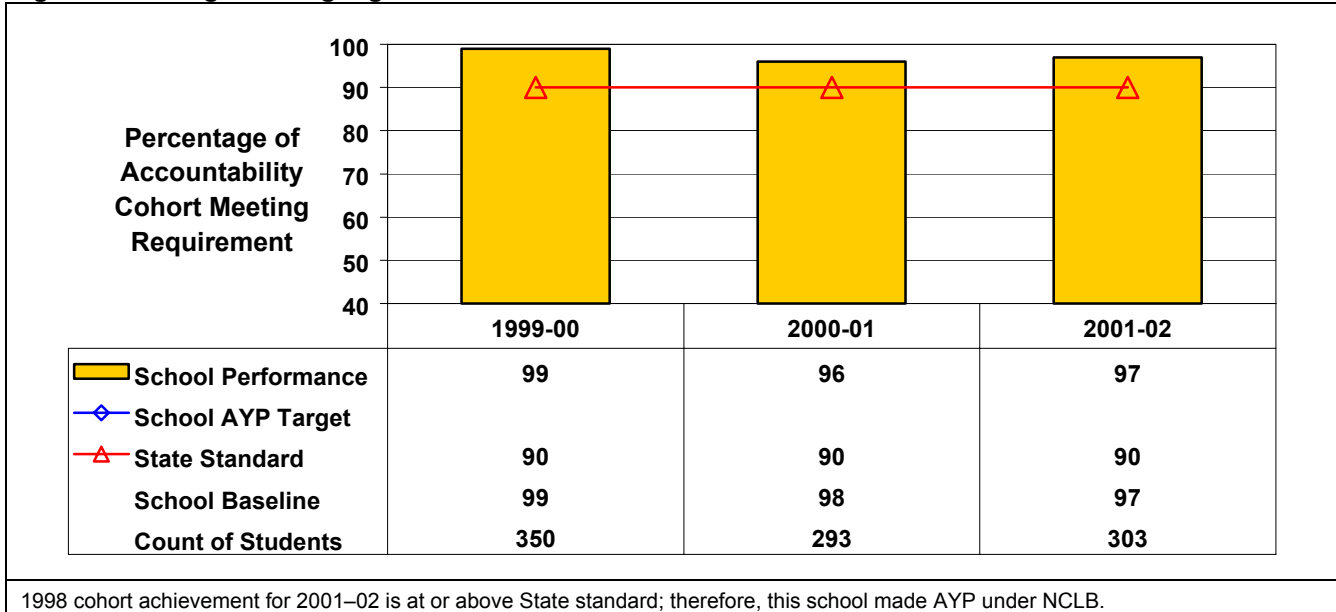

New York State Education Department School Accountability Status as of September 2002

District Name: Valley Stream Central High School District

School Name: Valley Stream Central High School BEDSCODE: 280251070004

This school did receive Title I funds in 2001-02.

September 2002 School Accountability Status based on 2001 English language arts (ELA) and mathematics results: Satisfactory - not subject to NCLB interventions.

The graphs below show the school's performance relative to the State standard and school AYP targets (if applicable).

High School English Language Arts