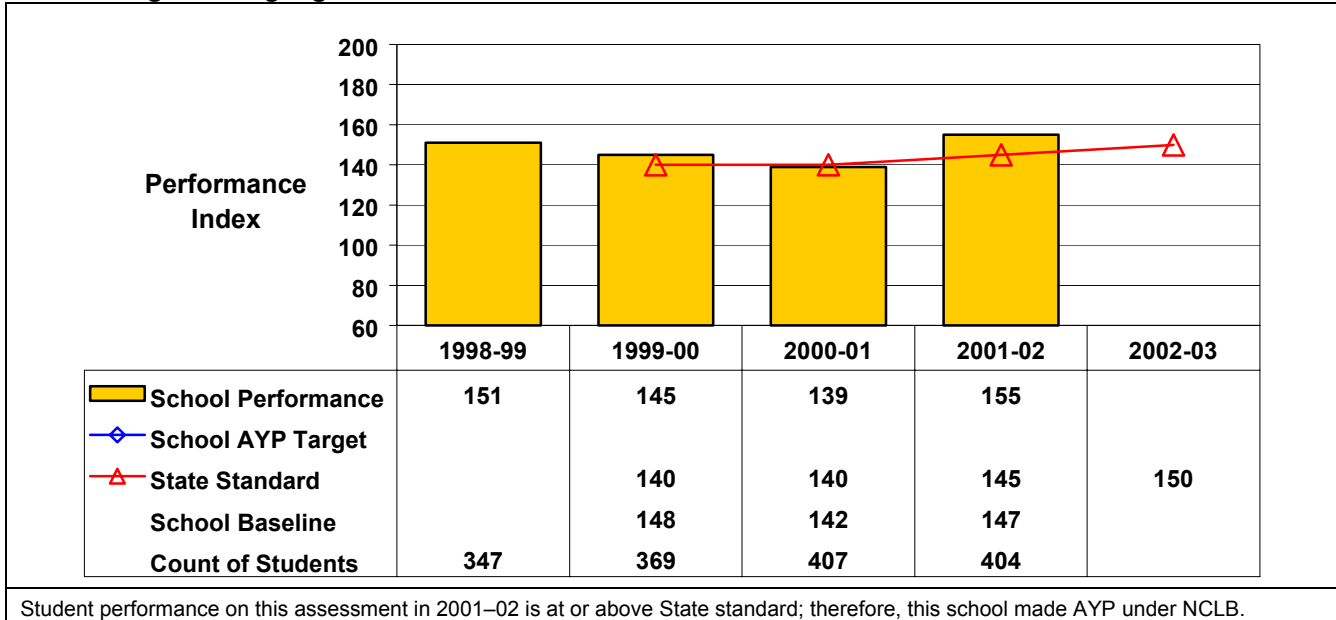

New York State Education Department School Accountability Status as of September 2002

District Name: Valley Central School District (Montgomery)

School Name: Valley Central Middle School

BEDSCODE: 441301060006

This school did receive Title I funds in 2001-02.

September 2002 School Accountability Status based on 2001 English language arts (ELA) and mathematics results: School Improvement-Year 1 Subject Area: 8 math

The graphs below show the school's performance relative to the State standard and school AYP targets (if applicable).

Grade 8 English Language Arts