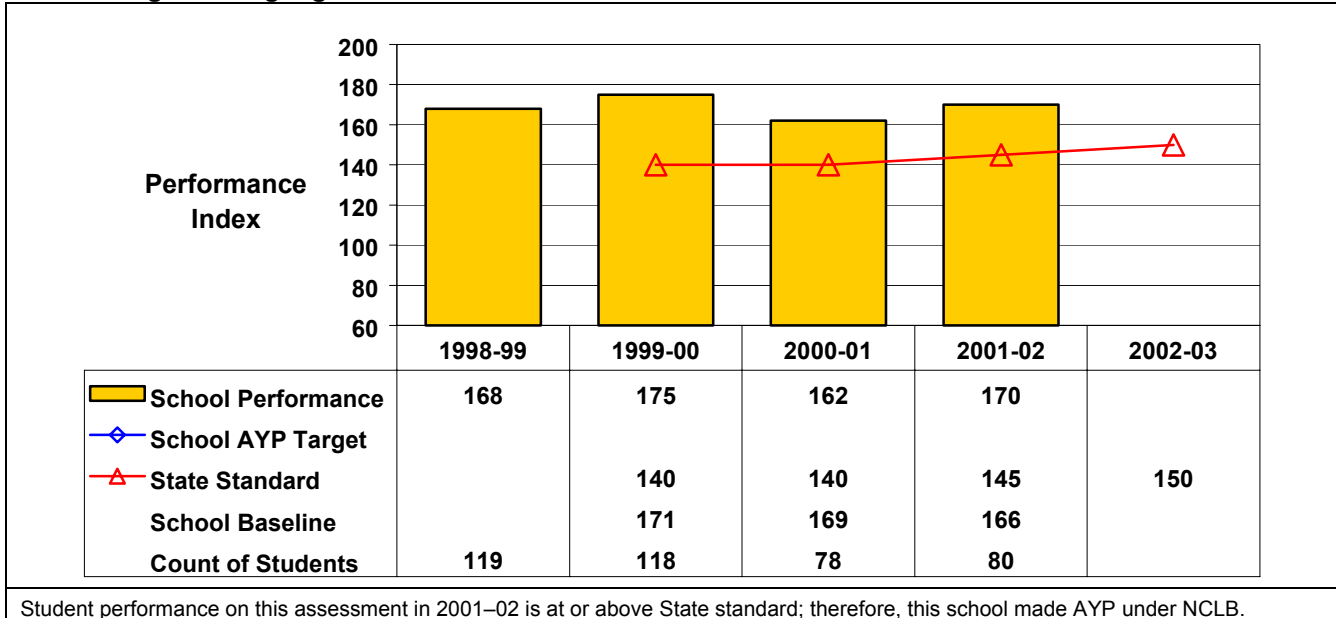

New York State Education Department School Accountability Status as of September 2002

District Name: Warwick Valley Central School District

School Name: Park Avenue Elementary School

BEDSCODE: 442101060004

This school did receive Title I funds in 2001-02.

September 2002 School Accountability Status based on 2001 English language arts (ELA) and mathematics results: Satisfactory - not subject to NCLB interventions.

The graphs below show the school's performance relative to the State standard and school AYP targets (if applicable).

Grade 4 English Language Arts