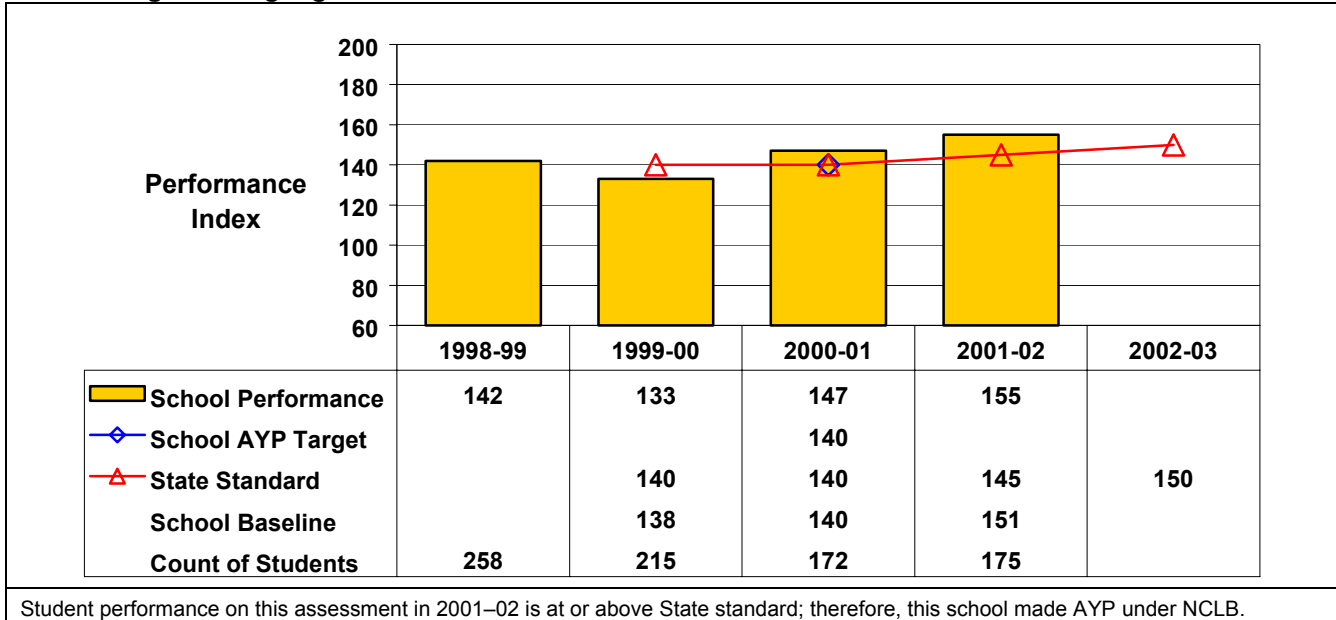

New York State Education Department School Accountability Status as of September 2002

District Name: Haverstraw-Stony Point Central School District (North Rockland)

School Name: Haverstraw Middle School

BEDSCODE: 500201060010

This school did receive Title I funds in 2001-02.

September 2002 School Accountability Status based on 2001 English language arts (ELA) and mathematics results: Satisfactory - not subject to NCLB interventions.

The graphs below show the school's performance relative to the State standard and school AYP targets (if applicable).

Grade 8 English Language Arts