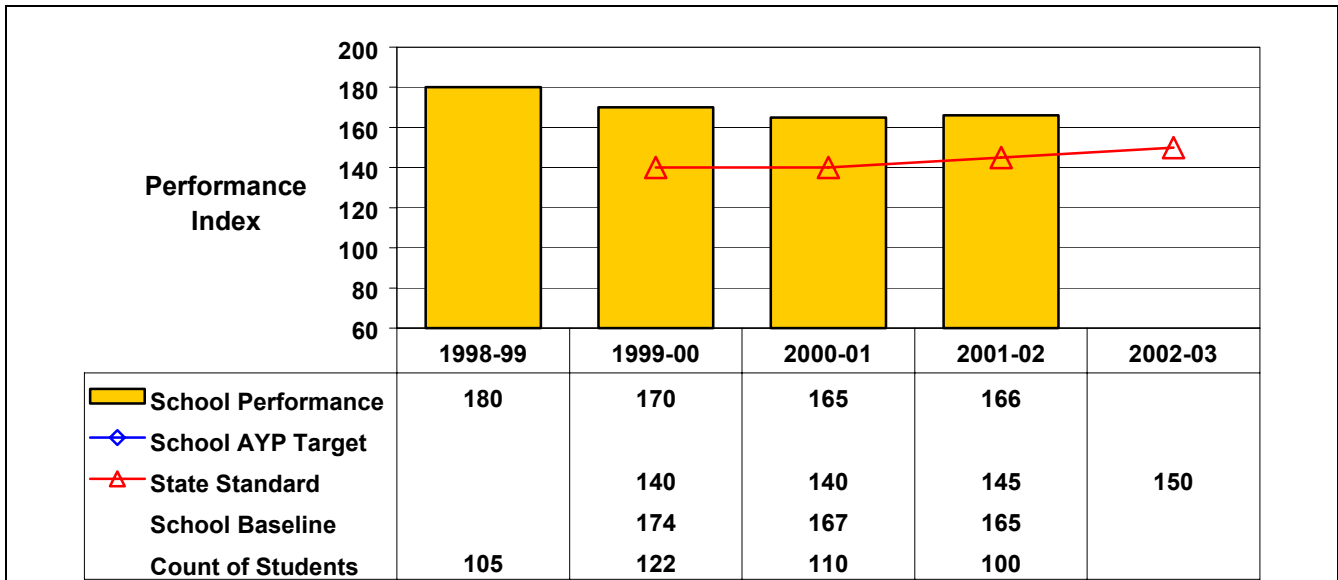

Grade 4 Mathematics

Student performance on this assessment in 2001-02 is at or above State standard; therefore, this school made AYP under NCLB.