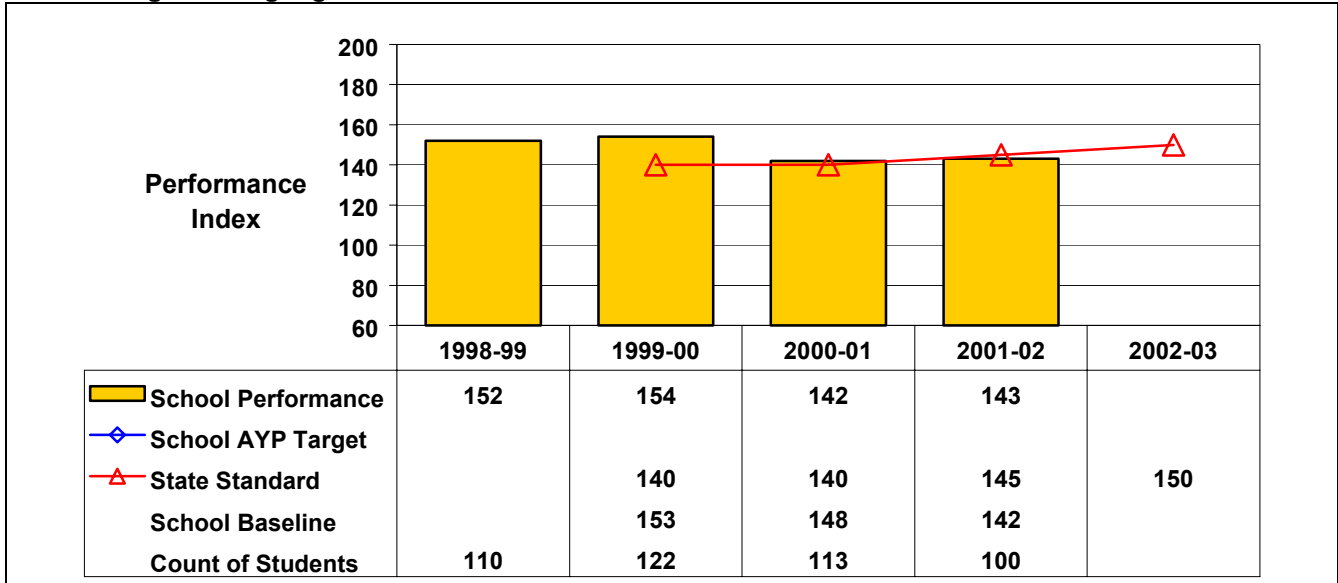

New York State Education Department School Accountability Status as of September 2002

District Name: Newark Valley Central School District

School Name: Newark Valley Middle School

BEDSCODE: 600402040001

This school did receive Title I funds in 2001-02.

September 2002 School Accountability Status based on 2001 English language arts (ELA) and mathematics results: Satisfactory - not subject to NCLB interventions.

The graphs below show the school's performance relative to the State standard and school AYP targets (if applicable).

Grade 4 English Language Arts

Because student performance on this assessment in 2001-02 is not statistically different from the State standard, this school is considered to have made AYP under NCLB.