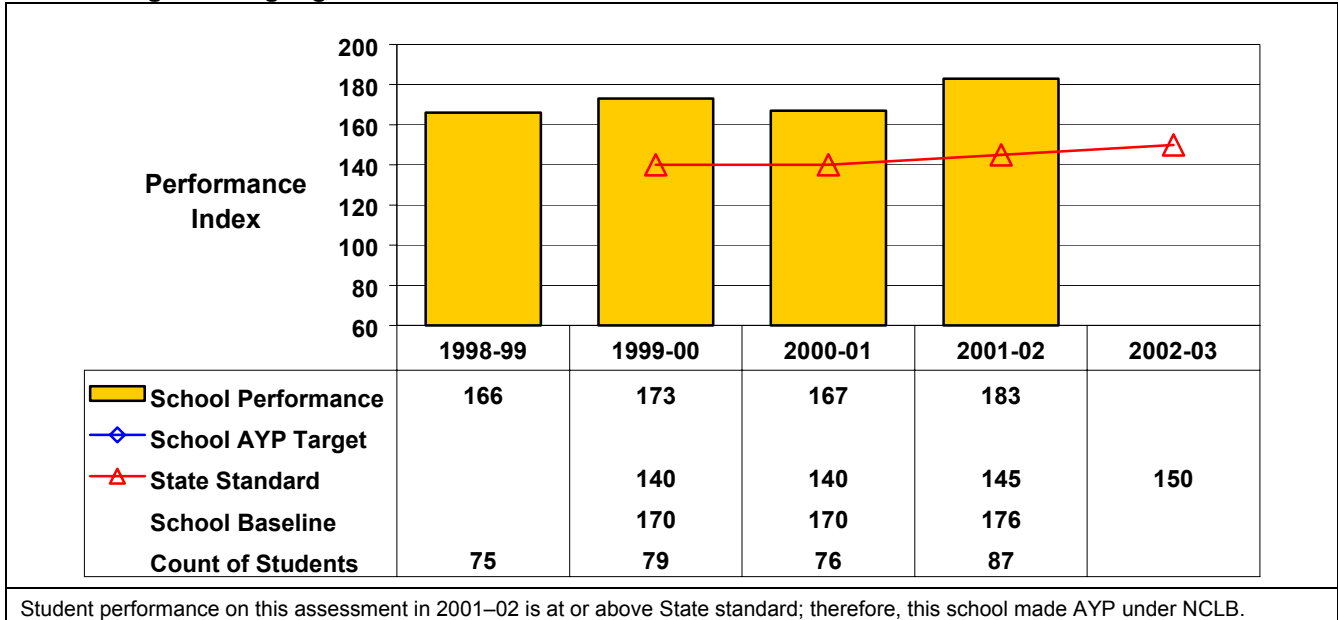

New York State Education Department School Accountability Status as of September 2002

District Name: New Rochelle City School District

School Name: Daniel Webster Elementary School

BEDSCODE: 661100010011

This school did receive Title I funds in 2001-02.

September 2002 School Accountability Status based on 2001 English language arts (ELA) and mathematics results: Satisfactory - not subject to NCLB interventions.

The graphs below show the school's performance relative to the State standard and school AYP targets (if applicable).

Grade 4 English Language Arts