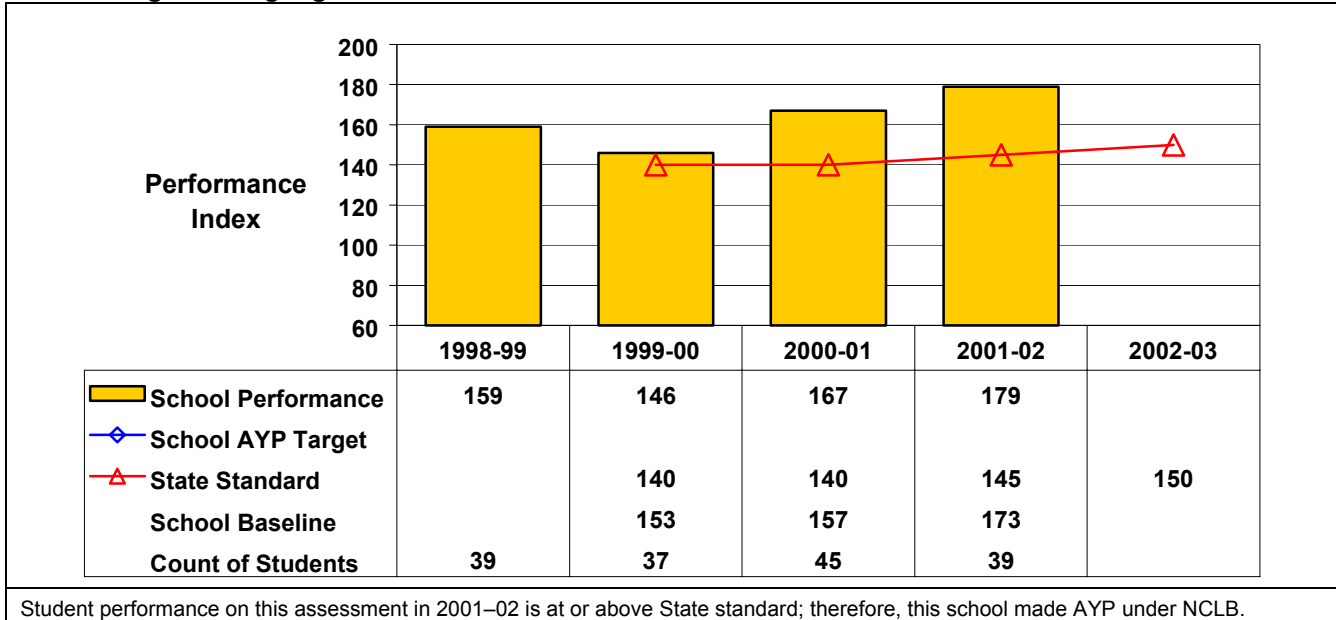

New York State Education Department
School Accountability Status as of September 2002

District Name: Attica Central School District

School Name: Sheldon Elementary School

BEDSCODE: 670201060003

This school did receive Title I funds in 2001-02.

September 2002 School Accountability Status based on 2001 English language arts (ELA) and mathematics results: Satisfactory - not subject to NCLB interventions.

The graphs below show the school's performance relative to the State standard and school AYP targets (if applicable).

Grade 4 English Language Arts