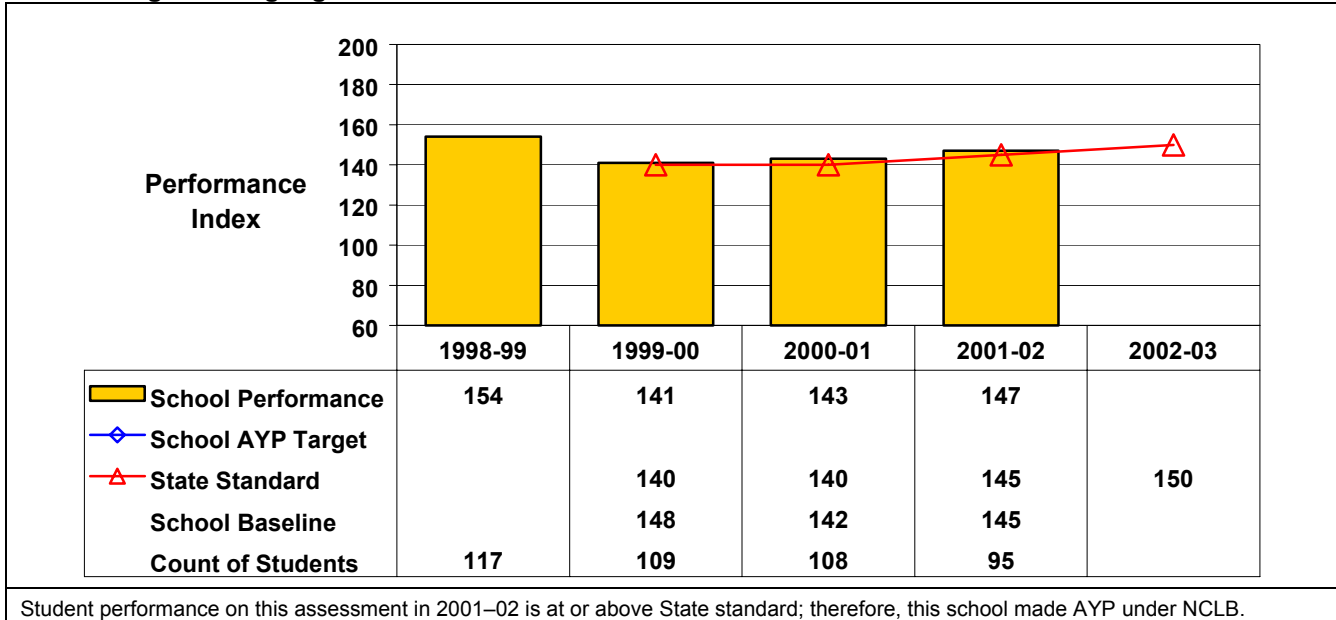

New York State Education Department School Accountability Status as of September 2002

District Name: Letchworth Central School District

School Name: Letchworth Middle School

BEDSCODE: 670401040003

This school did receive Title I funds in 2001-02.

September 2002 School Accountability Status based on 2001 English language arts (ELA) and mathematics results: Satisfactory - not subject to NCLB interventions.

The graphs below show the school's performance relative to the State standard and school AYP targets (if applicable).

Grade 8 English Language Arts